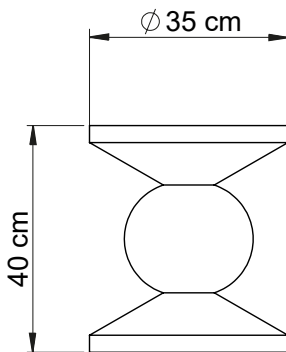

Stool ball

500-030-025 Stool ball

Crafted from 100% solid Dimb wood, as sturdy as they come and makes for a great side table as well as a stool. Let's put it this way. If the Zig zag stool and a wooden ball had a baby, this would be their love child.

Spare parts

No

Packaging

Packed in one carton box 5ply.
Size: 35 x 31 x 46 cm

Made-to-order

Non-standard fabrics or colours are made-to-order against a minimum order quantity of 10 pieces. Please contact your account manager for a specific custom made request.