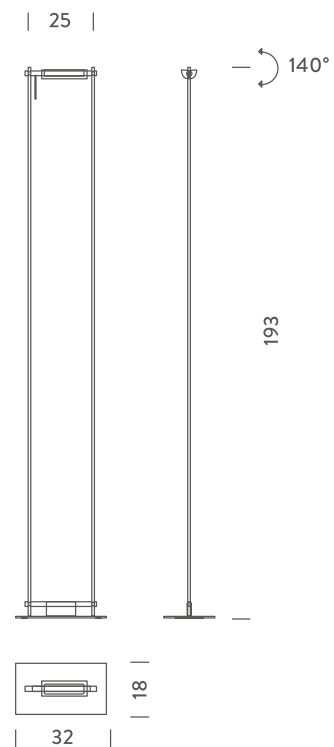

Widespread adjustable light, dimmable.

HALO

LAMPING

Source	R7s (114mm)
Total power	250W
Emission	orientable, 140°
Switching	dimnable
Tension	230V
Ip class	20
Materials	aluminium + ABS

Codes

LOG KNN 25

Structure

black

PACKAGE

Package 01

25x40x8 cm / Gross weight: 9.5 Kg

Package 02

31x17x198 cm / Gross weight: 4.7 Kg

Certificazioni

LED

LAMPING

Source	LED board
Total power	17W
Emission	orientable, 140°
Switching	dimnable
Tension	230V
Color temperature	2700K
Luminous flux	1900lm
Typ cri	83
Energy class	A+
Materials	aluminium + ABS

Codes

LOG LNN 21

Structure/Diffuser

black/black

PACKAGE

Package 01	25x40x8 cm / Gross weight: 7 Kg
Package 02	31x17x198 cm / Gross weight: 3.2 Kg

Certificazioni