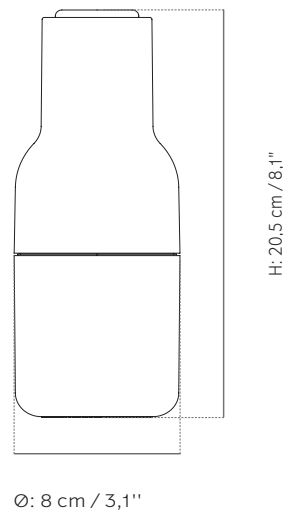

The grinder core is made from ceramic with a plastic body and silicone coating. The adjustment knob made from turned oak or walnut.

Dimension (cm / in)

H: 20,5 cm / 8,1"

Ø: 8 cm / 3,1"

Weight item (kg)

0,6 kg

Packaging Type

Giftbox

Packaging Measurement (H * W * D)

21,5 cm * 8,5 cm * 16,5 cm

Care Instructions

Avoid placing bottle grinders in direct sunlight. Use a soft dry cloth to clean. For stains, use a light dishwashing soap. Do not use any cleaners with chemicals or harsh abrasives. To avoid screeching sound whilst grinding, make sure the grinder is properly dry before refilling.