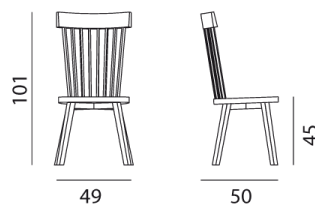

GERVASONI™

Gray 21

collezione: **Gray / Chairs**
designer: **Paola Navone**

Chair with high back, frame in walnut or oak. Available wood finishes: natural lacquered American walnut / oak; white, grey, air force blue, black lacquered oak. Optional seat cushion with polyurethane foams.