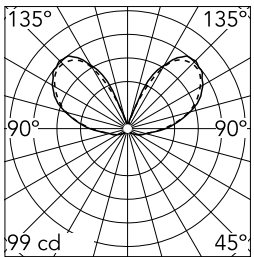

## Camouflage 240 Mm Black

Collection of products for outdoor use, for wall installation with LED light source. Integrated 220/240V power source. Supplied with a 1000 mm section of outgoing neoprene cable. Version 110V upon request.

Luminous flux luminaire  
898 lm

Beam Angle: 151°

h(m)	E(lx)	D(m)
1	99	5.32
2	25	10.63
3	11	15.95
4	6	21.26
5	4	26.58

\*Concrete, crema d'orcina,  
basaltina H = 48 mm

<b>Mounting</b>	wall surface
<b>Environment</b>	all
<b>Weight (Kg)</b>	max 1,50
<b>Light sources available</b>	LED 12W 3000K CRI 80