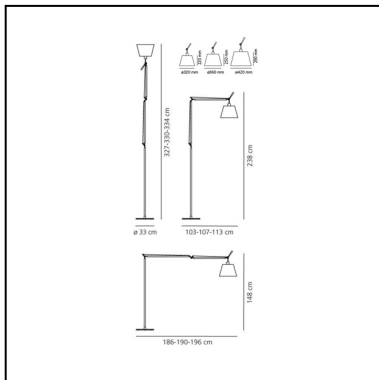

LUMINAIRE

- Watt: **21W**
- Voltage: **220V-240V**
- Delivered lumens output: **2126lm**
- CCT: **2700K**
- Efficiency: **87%**
- Efficacy: **101.25lm/W**
- CRI: **80**

Notes

Diffuser available in three sizes. Complete lamp consists of body lamp + accessories

DESCRIPTION

The code is referred to the body lamp only

PRODUCT CODE: 0778010A

FEATURES

- Article Code: **0778010A**
- Colour: **Alluminium**
- Installation: **Floor**
- Material: **Silk satin fabric or parchment paper, aluminum, steel**
- Series: **Design Collection**
- design by: **Michele De Lucchi, Giancarlo Fassina**

DIMENSIONS

- Length: **cm 103**
- Height: **cm 148**
- Diameter: **cm 32**
- Base Diameter: **cm 33**
- Max Extension Height: **cm 327**
- Max Extension Length: **cm 186**
- Impact Resistance: **N/D**
- Glow Wire Test: **N/D°**

SOURCES NOT INCLUDED

- Category: **LED RETROFIT**
- Number: **1**
- Watt: **21W**
- Socket: **E27**