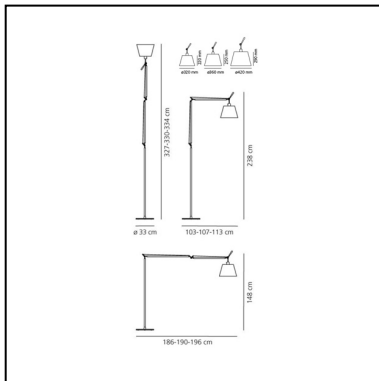

LUMINAIRE

- Watt: **31W**
- Voltage: **48V**
- Delivered lumens output: **1868lm**
- CCT: **2700K**
- Efficiency: **69%**
- Efficacy: **60.26lm/W**
- CRI: **90**
- Dimmer Typology: **Microswitch Dimmer**

Notes

Diffuser available in three sizes. Complete lamp consists of body lamp + accessories

DESCRIPTION

The code is referred to the body lamp only

PRODUCT CODE: 0761W10A

FEATURES

- Article Code: **0761W10A**
- Colour: **Alluminium**
- Installation: **Floor**
- Material: **Silk satin fabric or parchment paper, aluminium, steel**
- Series: **Design Collection**
- design by: **Michele De Lucchi, Giancarlo Fassina**

DIMENSIONS

- Length: **cm 103**
- Height: **cm 148**
- Diameter: **cm 32**
- Base Diameter: **cm 33**
- Max Extension Height: **cm 327**
- Max Extension Length: **cm 186**
- Impact Resistance: **N/D**
- Glow Wire Test: **650°C**

SOURCES INCLUDED