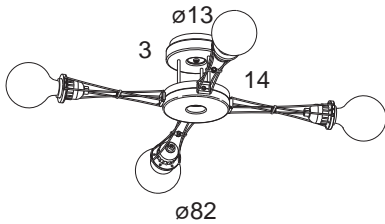

Cod. 387
Matrix Doppia

Cod. 388
Matrix Quattro/P

Cod. 393 - 394
Matrix Terra

Cod. 395 - 396
Matrix Mono - Matrix Mono/I

Matrix Quattro P

Designer

Yaacov Kaufman - 2000

Wall-ceiling lamp in aluminium alloy and steel made out of a central body with four arms that can be moved perpendicularly to the body; halogen or fluorescent compact bulbs can be used within the maximum admitted power.