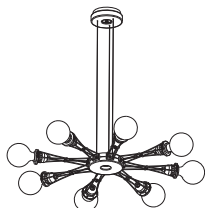

Cod. 385
Matrix Otto