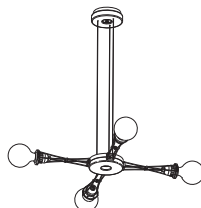

Cod. 386
Matrix Quattro