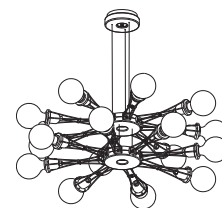

Cod. 387
Matrix Doppia