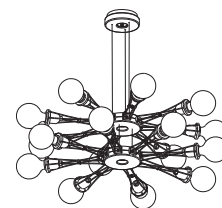

2 Matrix Otto P

3 Matrix Quattro P

4 Matrix Bulbs

Matrix Otto P

Designer

Yaacov Kaufman - 2000

Wall-ceiling lamp in aluminium alloy and steel made out of a central body with eight arms that can be moved perpendicularly to the body; halogen or fluorescent compact bulbs can be used within the maximum admitted power.

Cod. 387
Matrix Doppia

Cod. 388
Matrix Quattro/P

Cod. 393 - 394
Matrix Terra

Cod. 395 - 396
Matrix Mono - Matrix Mono/I

Matrix Quattro P

Designer

Yaacov Kaufman - 2000

Wall-ceiling lamp in aluminium alloy and steel made out of a central body with four arms that can be moved perpendicularly to the body; halogen or fluorescent compact bulbs can be used within the maximum admitted power.