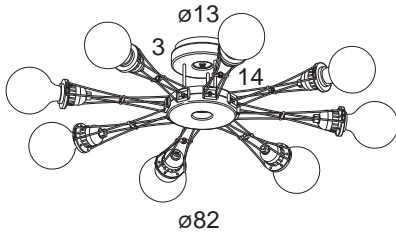

2 Matrix Otto P

3 Matrix Quattro P

4 Matrix Bulbs

Matrix Otto P

Designer

Yaacov Kaufman - 2000

Wall-ceiling lamp in aluminium alloy and steel made out of a central body with eight arms that can be moved perpendicularly to the body; halogen or fluorescent compact bulbs can be used within the maximum admitted power.

Denominazione - Name - Name **Matrix Otto P (cod. 389)**

Certificazioni - Certificates - Prüfzeichen **CE**

Normative - Norms - Normen **EN 60-598-1 (CEI 34-21)**

Lampadina - Light sources - Leuchtmittel **8 x MAX 75W I/HAL - 21W FL EL - E27/E26 (not included)**