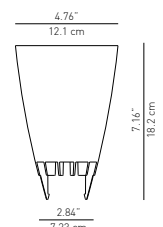

Polycarbonate diffuser for HSGSA E27 Energy saver max 105W bulbs (included). Mounting on the diffuser's rods support.