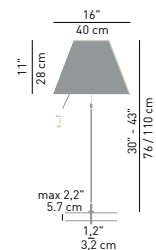

D13 p.t. - D13 p.t.i

D13/90
accessory diffuser