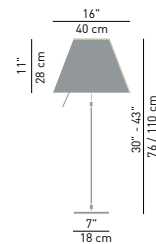

Insulation class:

Awards: Concours de la Creation Artistique SIL/Paris, Lampe d'Argent, 1988

Reference code:	Structure	
	D13 c.	1D13N=00C020A complete version
	D13	1D13N=000020 alu 1D13N=000017 black 1D13N=000003 off white
	D13 i	1D13N=010020 alu 1D13N=010003 off white
	D13 i.f.	1D13N=01F020 alu 1D13N=01F003 off white
	D13 p.t.	1D13NPT00020 alu 1D13NPT00003 off white
	D13 p.t.i.	1D13NPT10020 alu 1D13NPT10003 off white
	Shade	
	D13/1/4	1D13001NT002 white
	Mezzo Tono collection	
	D13/1/2	1D13001NT037 comfort green 1D13001NT024 edgy pink 1D13001NT034 mistic white 1D13001NT038 soft skin 1D13001NT039 shaded stone 1D13001NT089 multicolor Mezzo Tono
	Radieuse collection	
	D13/1/2	1D13001NT008 primary red 1D13001NT001 liquorice black 1D13001NT036 petroleum blue 1D13001NT006 smart yellow 1D13001NT005 concrete grey 1D13001NT088 multicolor Radieuse