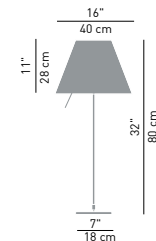

D13 i.f.

D13 p.t. - D13 p.t.i